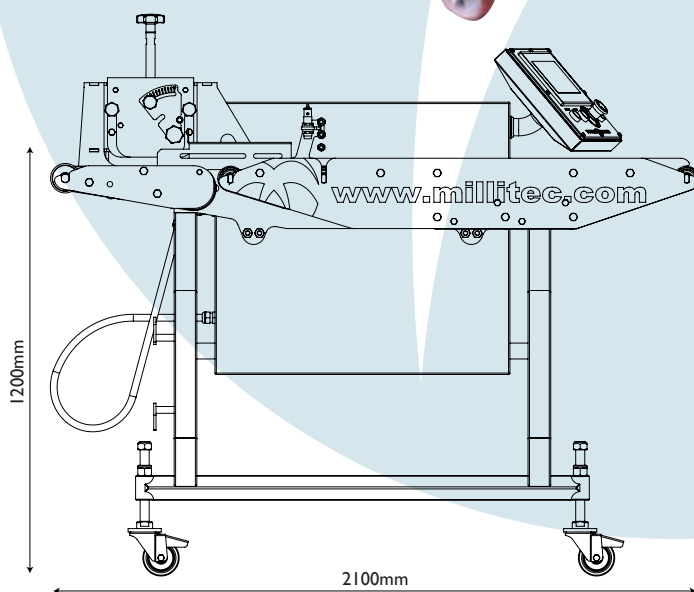

Collator Butterer VI70

High speed, accurate
buttering

Constantly
updated real-time
data display

Removable, heated
butter boxes

Allows total
control over
line speed

Stand-alone or
synchronised
integrated
operation

Ensuring the perfect spread

Millitec's Collator Butterer allows the timing of any production run to be fully controlled. The integrated butterers mean that buttered bread is fed at uniform intervals on to the start of the production line. This system can be fully controlled and monitored locally, or from anywhere on your PC network using our production monitoring system. Hygienic design allows tool free, efficient strip down and deep cleaning. Easy to use touch screen to adjust the bread pitch and output speed. Suitable for bread slices and rolls

DIMENSIONS

Width	650mm	Length	2100mm
Belt Height	900mm	Overall Height	1200 mm
Speed	60 slices/min per lane		

IP RATING

Electrical enclosures IP65

ELECTRICAL

Supply	220V AC	Current	6 A
Frequency	50-60 Hz Single Phase	Voltage	24 volts

HEATED HOPPER

Supply	24V DC	Current	4 A
Power	100W		

KEY FEATURES

- Constantly updated real-time data display
- High speed 2,3 or 4 slice modes
- Allows total control over line speed
- Easily dismantled - no special tools required
- Multi-function programmes
- Monitoring/planning system enabling: down load of line production speed, recipe data, batch quality, upload of production history, downtime analysis
- Removable, heated butter boxes
- Can be networked onto production
- Stand-alone or synchronised/integrated