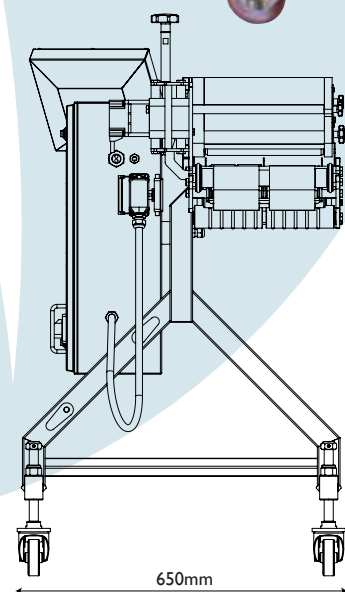

Collator Butterer VI70

High speed, accurate
buttering

Constantly
updated real-time
data display

Removable, heated
butter boxes

Allows total
control over
line speed

Stand-alone or
synchronised
integrated
operation

Ensuring the perfect spread

Millitec's Collator Butterer allows the timing of any production run to be fully controlled. The integrated butterers mean that buttered bread is fed at uniform intervals on to the start of the production line. This system can be fully controlled and monitored locally, or from anywhere on your PC network using our production monitoring system. Hygienic design allows tool free, efficient strip down and deep cleaning. Easy to use touch screen to adjust the bread pitch and output speed. Suitable for bread slices and rolls

DIMENSIONS

Width	650mm	Length	2100mm
Belt Height	900mm	Overall Height	1200 mm
Speed	60 slices/min per lane		

IP RATING

Electrical enclosures IP65

ELECTRICAL

Supply	220V AC	Current	6 A
Frequency	50-60 Hz Single Phase	Voltage	24 volts

HEATED HOPPER

Supply	24V DC	Current	4 A
Power	100W		

KEY FEATURES

- Constantly updated real-time data display
- High speed 2,3 or 4 slice modes
- Allows total control over line speed
- Easily dismantled - no special tools required
- Multi-function programmes
- Monitoring/planning system enabling: down load of line production speed, recipe data, batch quality, upload of production history, downtime analysis
- Removable, heated butter boxes
- Can be networked onto production
- Stand-alone or synchronised/integrated